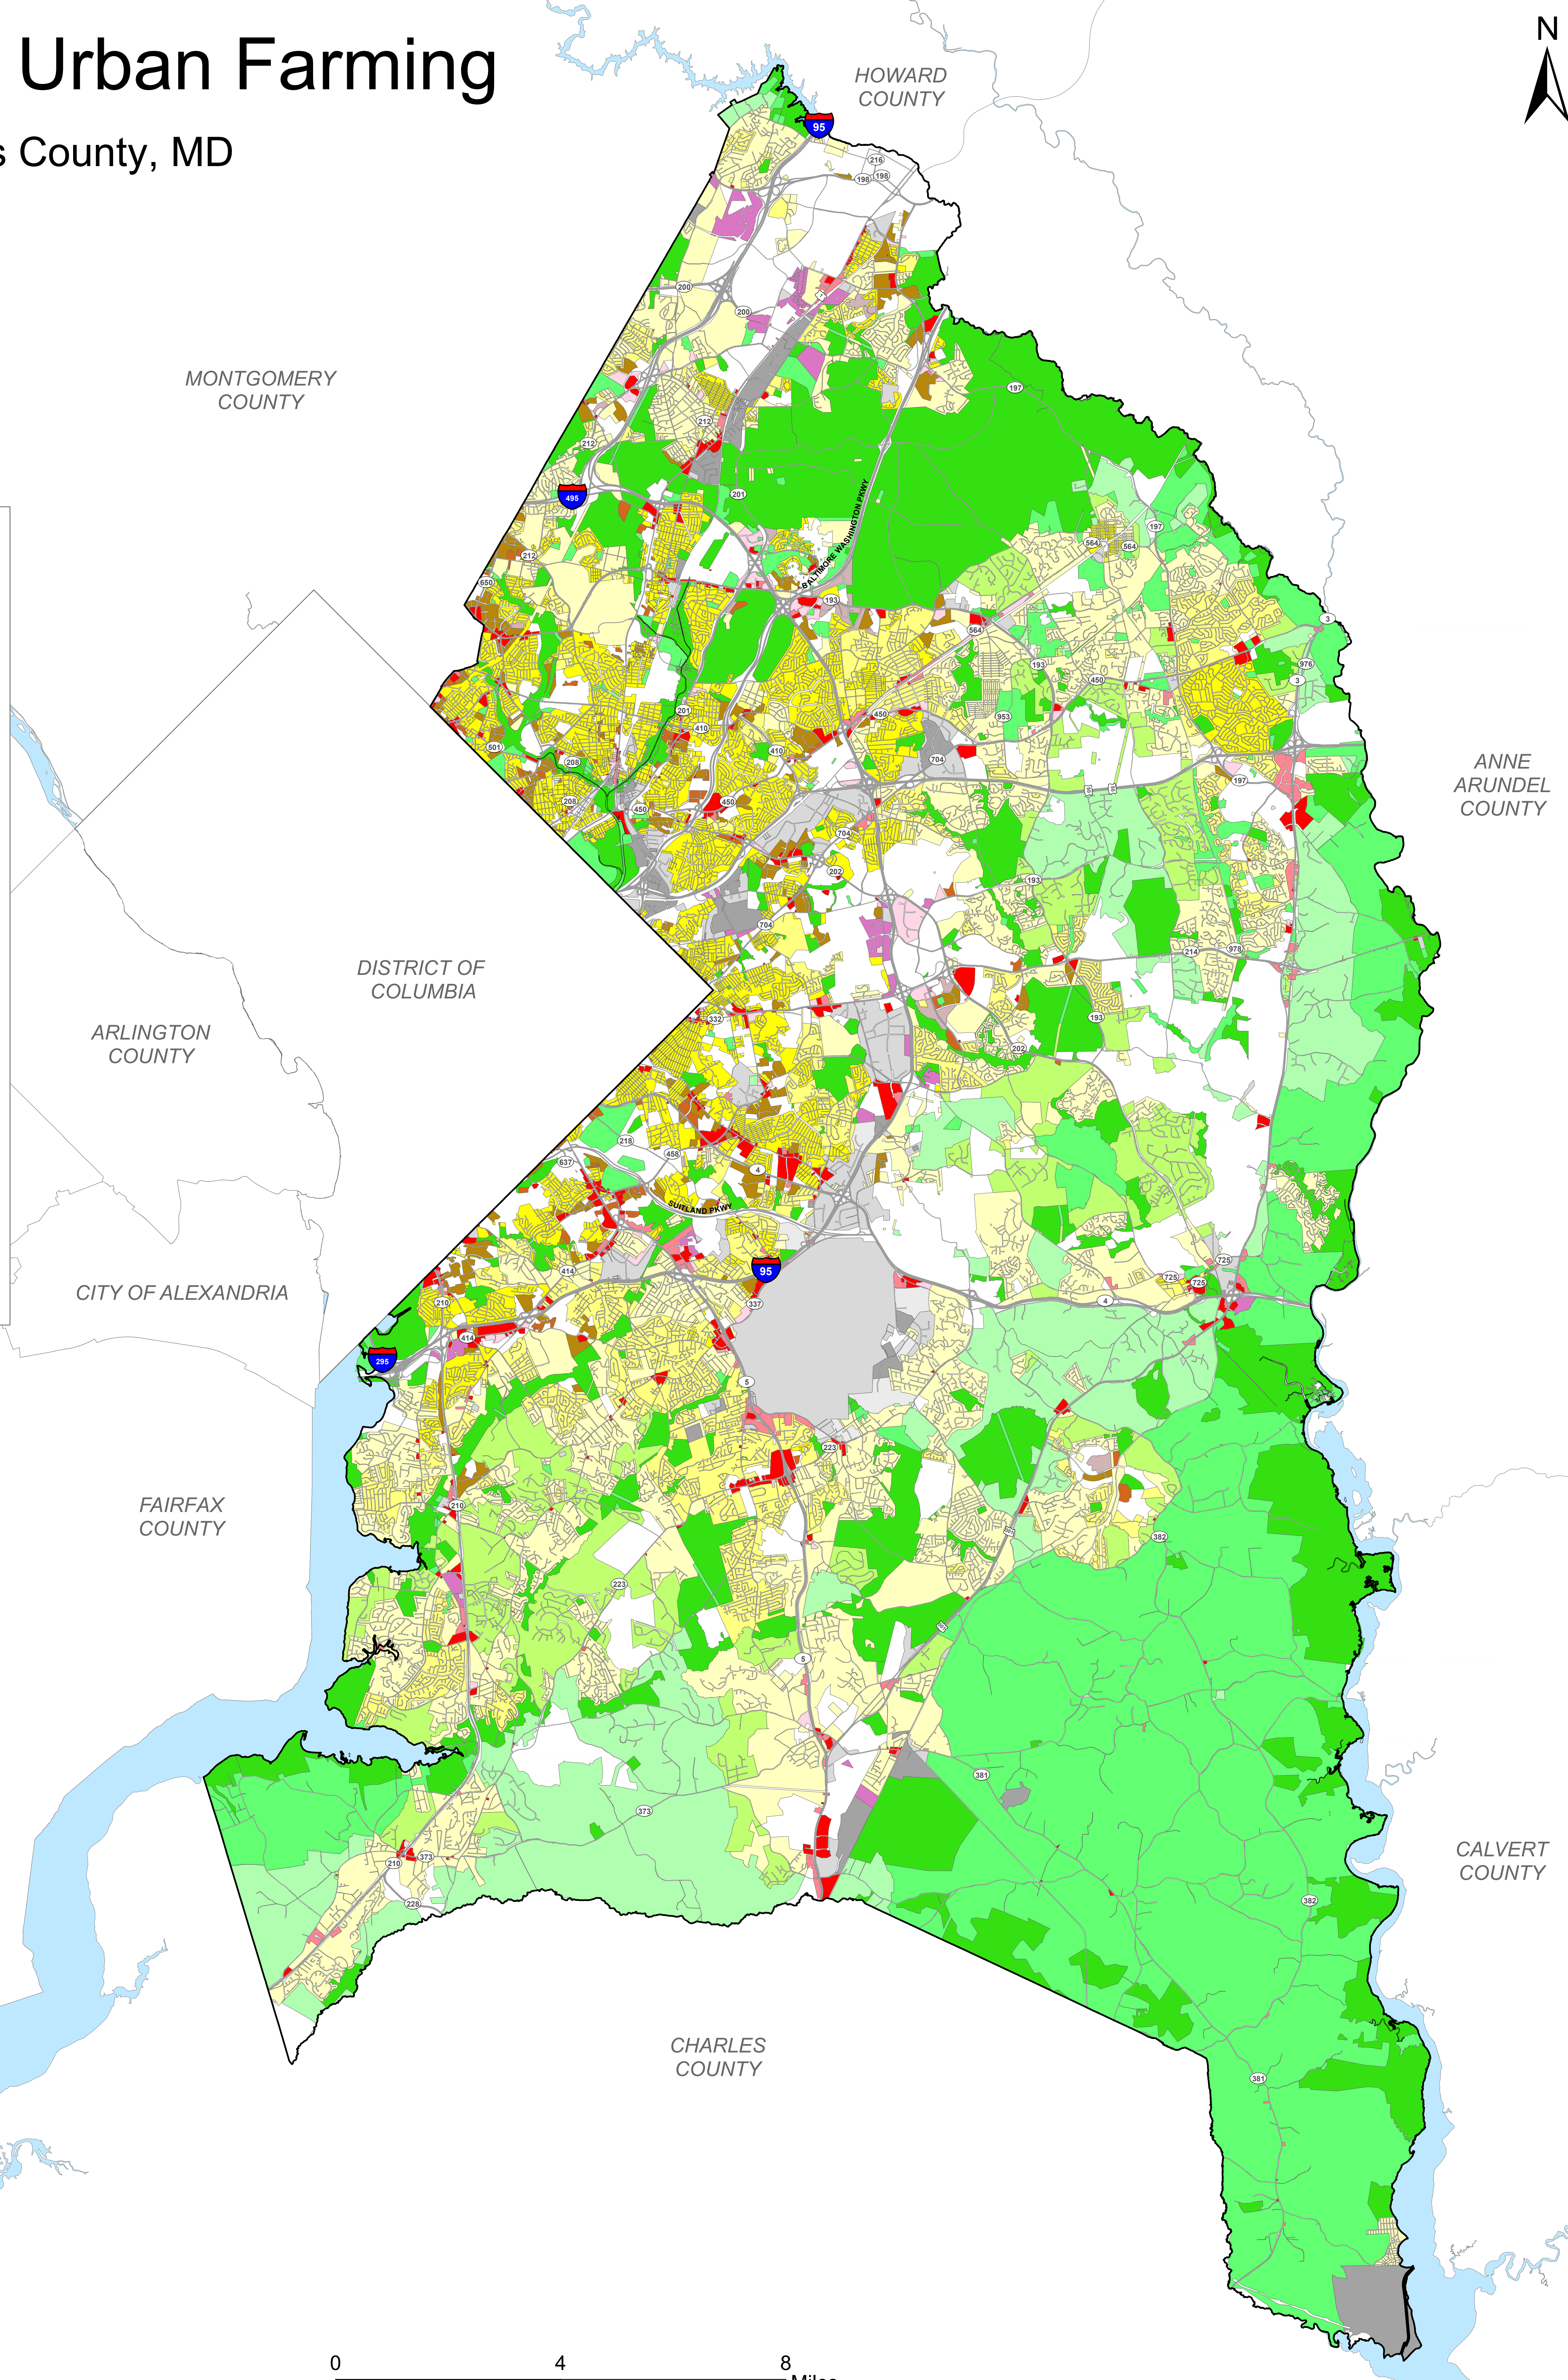

# Zones Permitting Urban Farming

Prince George's County, MD

## ZONES PERMITTING URBAN FARMING

|  |       |   |       |
|--|-------|---|-------|
|    | R-O-S |    | C-A   |
|    | O-S   |    | C-M   |
|    | R-A   |    | C-O   |
|    | R-E   |    | C-S-C |
|    | R-R   |    | C-W   |
|   | R-80  |   | I-1   |
|  | R-55  |  | I-2   |
|  | R-18  |  | I-3   |
|  | R-10  |  | I-4   |
|  | R-10A |  | U-L-I |
|  | R-H   |   |       |
|  | Roads |   |       |